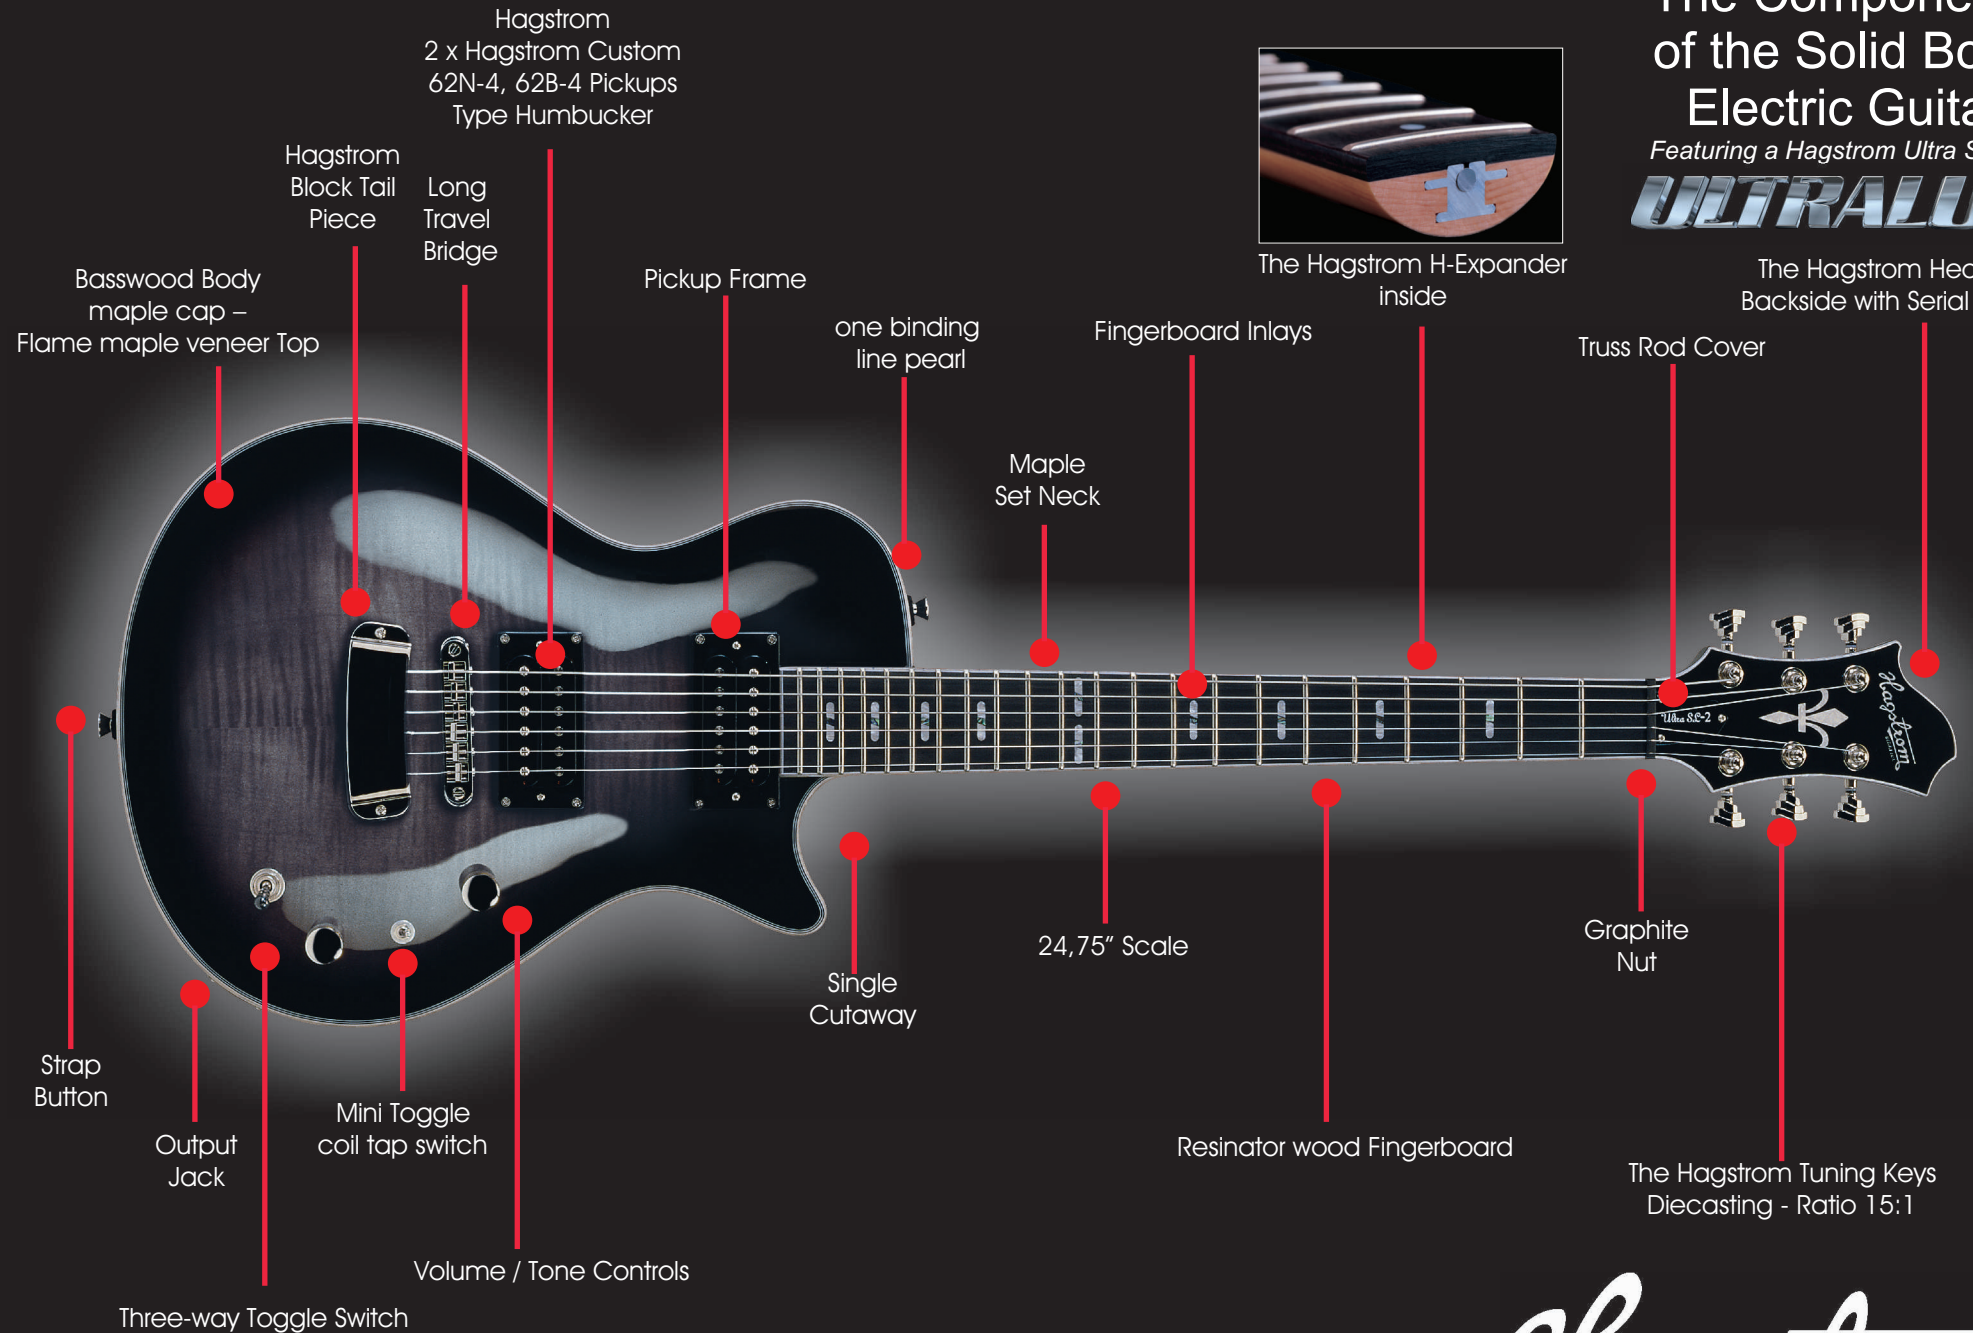

The Components of the Solid Body Electric Guitar

Featuring a Hagstrom Ultra Swede

ULTRALUX

The Hagstrom H-Expander inside

The Hagstrom Headstock Backside with Serial Number

Hagstrom